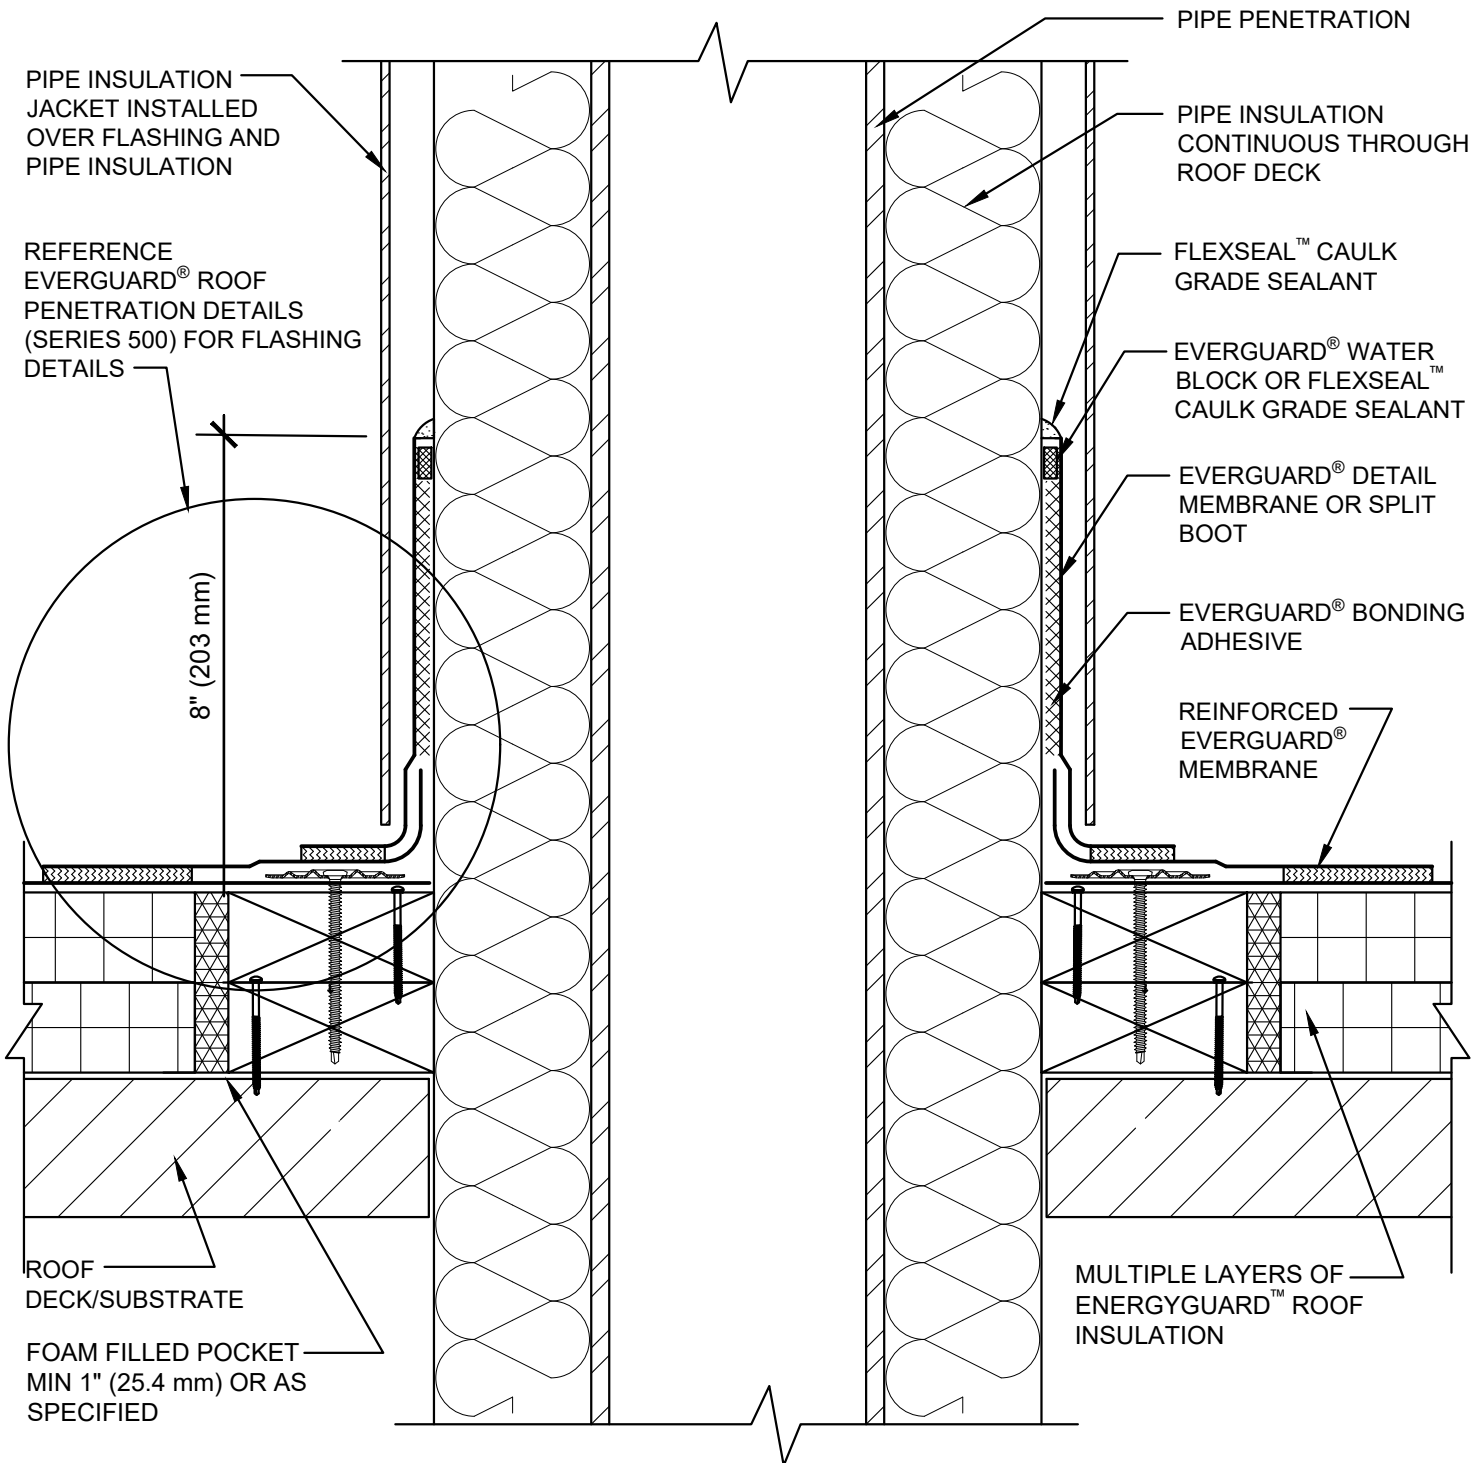

SINGLE-PLY: TPO & PVC 60-80 mil membranes

**INSULATED PIPE PENETRATION DETAIL WITH FLASHING TO PIPE INSULATION**

DRAWING #  
**506D**

THIS DETAIL APPLIES TO:  
ADHERED SYSTEMS  
MECHANICALLY ATTACHED SYSTEMS  
RHINOBOND® SYSTEMS

ISSUE / REVISION DATE  
**7/28/2023**

SCALE  
N.T.S.

LEGEND	
	HEAT-WELDED
	EVERGUARD® WATER-BLOCK
	EVERGUARD® BONDING ADHESIVE